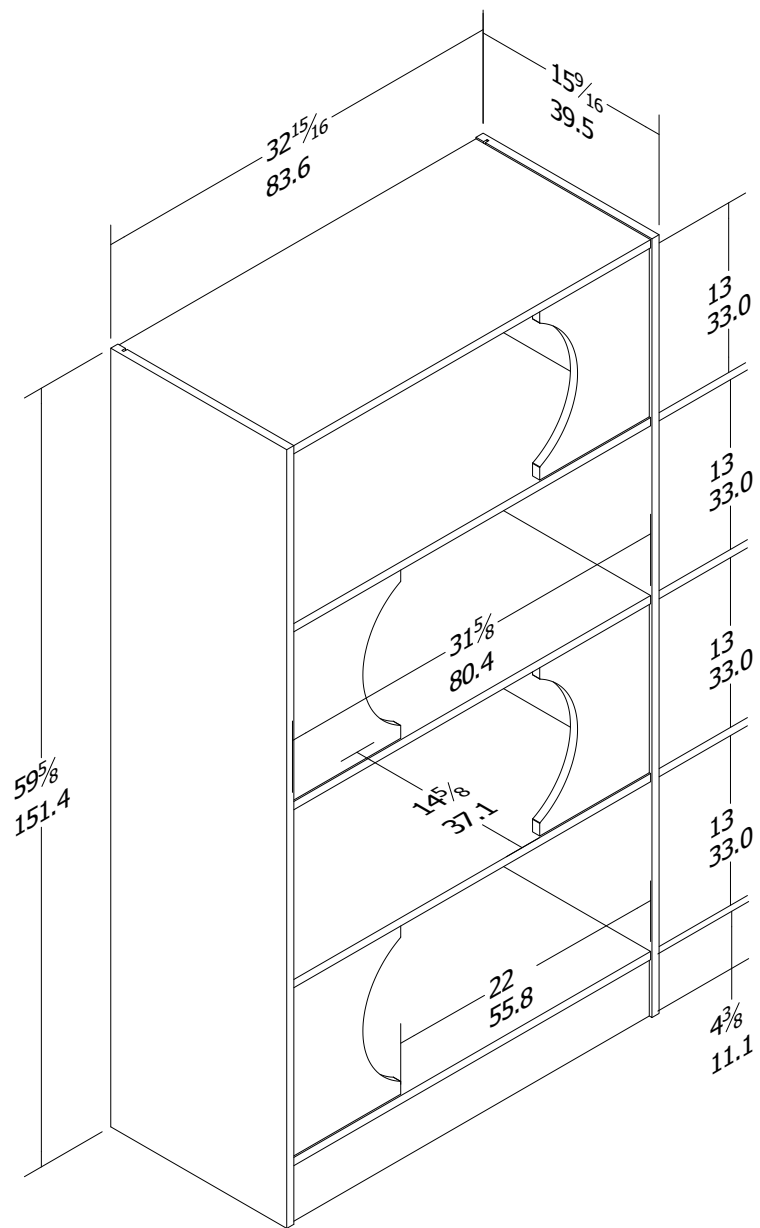

MODEL NUMBER  
3916500COM

UNIT DESCRIPTION

Retro Bookcase

ASSEMBLED DIMENSIONS (H X W X D)

59-<sup>5</sup>/<sub>8</sub> in. H x 32-<sup>5</sup>/<sub>16</sub> in. W x 15-<sup>9</sup>/<sub>16</sub> in. D  
151.4 cm H x 83.6 cm W x 39.5 cm D

Unit Weight: 90 lbs / 40.9 kg