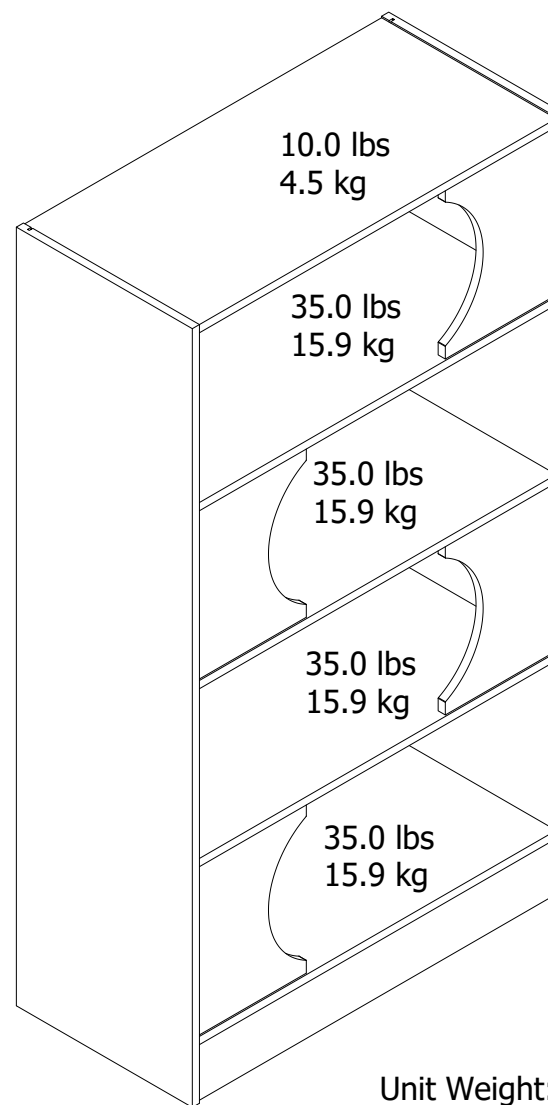

MODEL NUMBER  
3916500COM

UNIT DESCRIPTION

Retro Bookcase

ASSEMBLED DIMENSIONS (H X W X D)

59-<sup>5</sup>/<sub>8</sub> in. H x 32-<sup>5</sup>/<sub>16</sub> in. W x 15-<sup>9</sup>/<sub>16</sub> in. D  
151.4 cm H x 83.6 cm W x 39.5 cm D

Unit Weight: 90 lbs / 40.9 kg